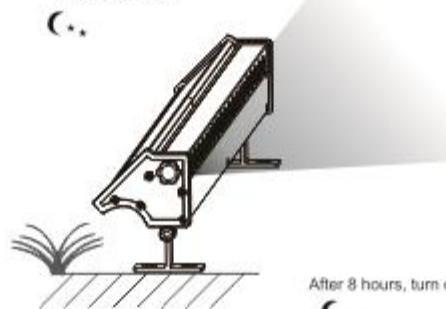

Then turn to 50% brightness for another 3 hours